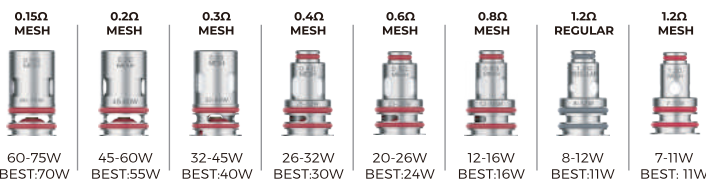

XROS PODS

· SSS Leak-Resistant Technology · Clamshell Top Filling(2ml) · Side Filling (3ML) · PCTG Material

0.6Ω MESH Capacity 3ml BEST:21W
 0.7Ω MESH Capacity 3ml BEST:16W
 0.8Ω MESH Capacity 3ml BEST:16W
 0.6Ω MESH Capacity 2ml BEST:21W
 0.8Ω MESH Capacity 2ml BEST:16W
 1.0Ω MESH Capacity 2ml BEST:13W
 1.2Ω MESH Capacity 2ml BEST:10W

Compatible products:

LUXE Q PODS

· SSS Leak-Resistant Technology · Clamshell Top Filling · PCTG Material

0.6Ω MESH Capacity 2ml BEST:21W
 0.8Ω MESH Capacity 2ml BEST:16W
 1.0 Ω MESH Capacity 2ml BEST:12W
 1.2 Ω MESH Capacity 2ml BEST:10W
 0.6Ω MESH Capacity 3ml BEST:21W
 0.8 Ω MESH Capacity 3ml BEST:16W
 1.0 Ω MESH Capacity 3ml BEST:12W

Compatible products:

ZERO PODS

· Easy Filling · Flavor Boosted · SSS Leak-Resistant Technology

1.2 Ω MESH
 2ML TOP FILLING
 BEST:10W

1.0 Ω MESH
 2ML TOP FILLING
 BEST:11W

Compatible products:

GTX COILS

· COREX HEATING TECH · SSS Leak Resistant Tech

0.15Ω MESH 60-75W BEST:70W
 0.2Ω MESH 45-60W BEST:55W
 0.3Ω MESH 32-45W BEST:40W
 0.4Ω MESH 26-32W BEST:30W
 0.6Ω MESH 20-26W BEST:24W
 0.8Ω MESH 12-16W BEST:16W
 1.2Ω REGULAR 8-12W BEST:11W
 1.2Ω MESH 7-11W BEST: 11W